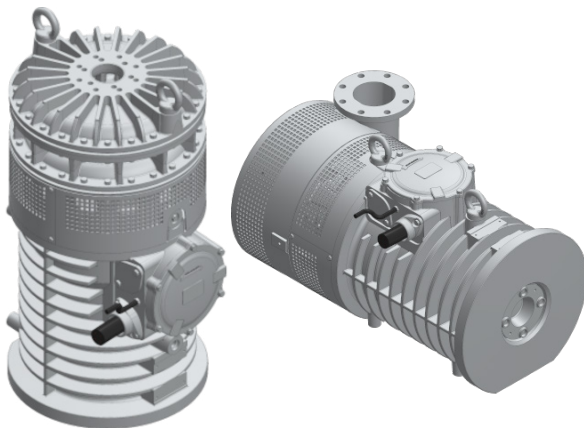

EXCLUSIVE DEALER

5kW	5kW-HH	5kW-HV
Rated Power	5kW	5kW
Full Load Output Power	5.7kW	5.7kW
Rotational Speed	2839 rpm	2839 rpm
Discharge Connection	3"	4"
Weight	62kg	62kg
Diameter	332mm	332mm
Height	760mm	760mm

8kW	8kW-HH	8kW-HV
Rated Power	8kW	8kW
Full Load Output Power	8.8kW	8.8kW
Rotational Speed	2811 rpm	2811 rpm
Discharge Connection	3"	4"
Weight	89kg	89kg
Diameter	362mm	362mm
Height	860mm	860mm

20kW	20kW-HH	20kW-HV
Rated Power	20kW	20kW
Full Load Output Power	20.9kW	20.9kW
Rotational Speed	2903 rpm	2903 rpm
Discharge Connection	4"	6"
Weight	185kg	185kg
Diameter	500mm	500mm
Height	970mm	970mm

37kW	37kW-HH
Rated Power	37kW
Full Load Output Power	39.3kW
Rotational Speed	2923 rpm
Discharge Connection	4"
Weight	234kg
Diameter	428mm
Height	1060mm

90kW	90kW-HH	90kW-HV
Rated Power	90kW	90kW
Full Load Output Power	89.8kW	89.8kW
Rotational Speed	2958 rpm	2958 rpm
Discharge Connection	4"	6"
Weight	984kg	900kg
Diameter	610mm	610mm
Height	1245mm	970mm